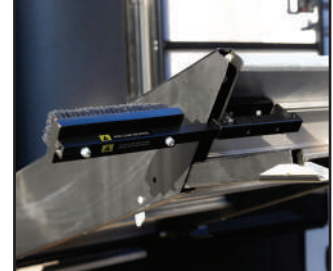

STEPABOVE™
HANDRAIL
$60

FREE INSTALLATION