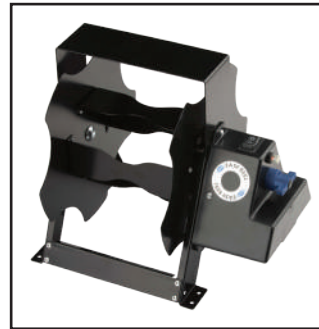

ALLTREK 4000
 TANDEM — \$ **325**
 TRIPLE — \$ **1,400**

X-FACTOR
 CROSSMEMBER — \$ **140**
 DROP-DOWN ADAPTER — \$ **50**

TALL EASY REEL
 \$ **140**

ECONOMY EASY REEL
 \$ **95**

MOTORIZED EASY REEL
 \$ **175**

RV SNAP TRAP™
 \$ **40**

CORD KEEPER
 \$ **35**

EXTENSION CORD KEEPER
 \$ **50**

PATIO EX
 \$ **1,200**

MANUAL PUMP - INCLUDED
 12V PUMP - \$ **50**
 BATTERY-POWERED PUMP - \$ **75**

MANUAL PUMP

SLIDING CARGO TRAYS